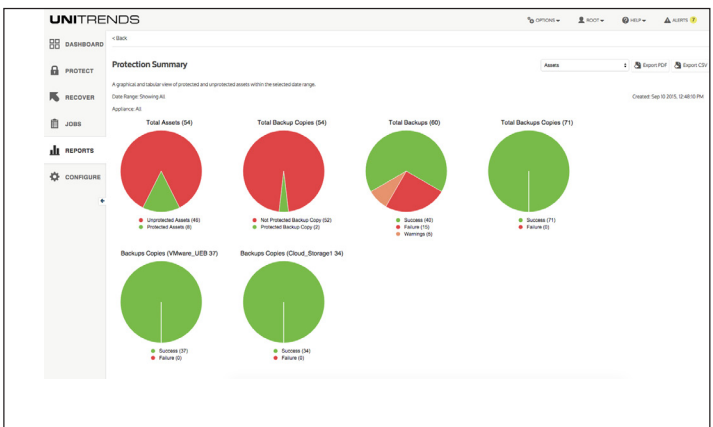

Unparalleled Customer Support

- Free hardware for life — Enroll in our Pledge program for a free replacement appliance after year 4.
- Award-winning customer support — 98% customer satisfaction rating.