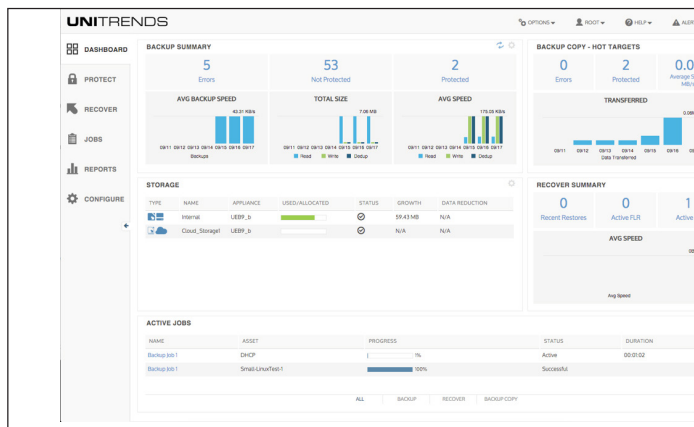

Available in 12 All-In-One Integrated Appliance Models

From the remote office to the enterprise, Recovery Series appliances offer from 2 TB to 180 TB of raw storage, 8 GB to 256 GB memory, and 4 to 16 CPU cores, all managed from a single pane of glass.

Comprehensive Data Protection & Recovery

- Designed to fit any infrastructure — Physical, virtual, and over 250 of versions of operating systems, hypervisors, and applications.
- Provides flexible data protection — Customizable backup strategies, multi-server scheduling, group management, and application aware protection.
- Includes local archiving — disk-to-disk-to-any (D2D2X) for long term retention and backup copy to removable media, including tape and SATA disk.
- WAN optimized replication — Combines adaptive deduplication, deduplication acceleration, compression, and encryption for secure byte-level data transmission.
- Delivers complete reporting to satisfy regulatory compliance requirements.
- Protects large scale deployments — Enhanced storage integration with NDMP NAS protection.
- Adaptive data deduplication — Combines global deduplication, inline deduplication, deduplication acceleration and in-place synthetics to speed up backups and optimizes storage capacity and WAN data transfer.